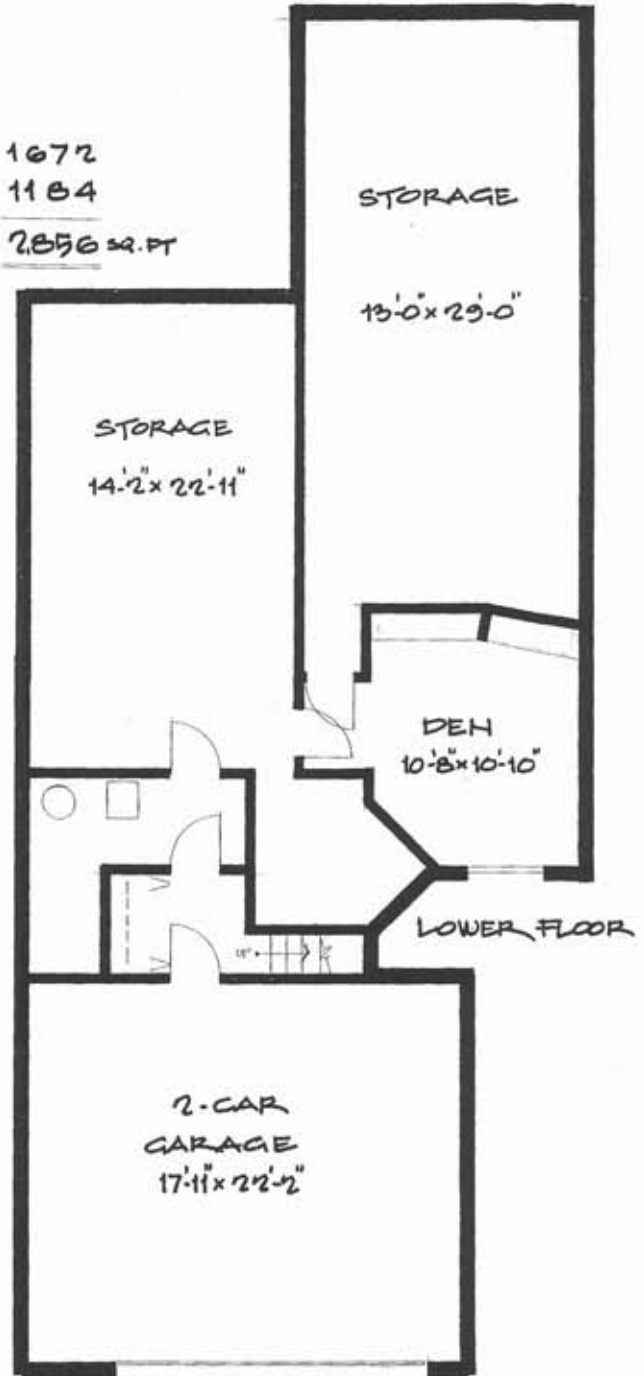

12061 Boundary Drive-South,  
Surrey, B.C.

Main Floor 1672  
Lower Floor 1184  
TOTAL: 2856 sq. FT

Schematics

(604) 435-4604

Room Sizes should be considered approximate. Measurements are a guideline only and subject to certification. E&OE. Do not scale.