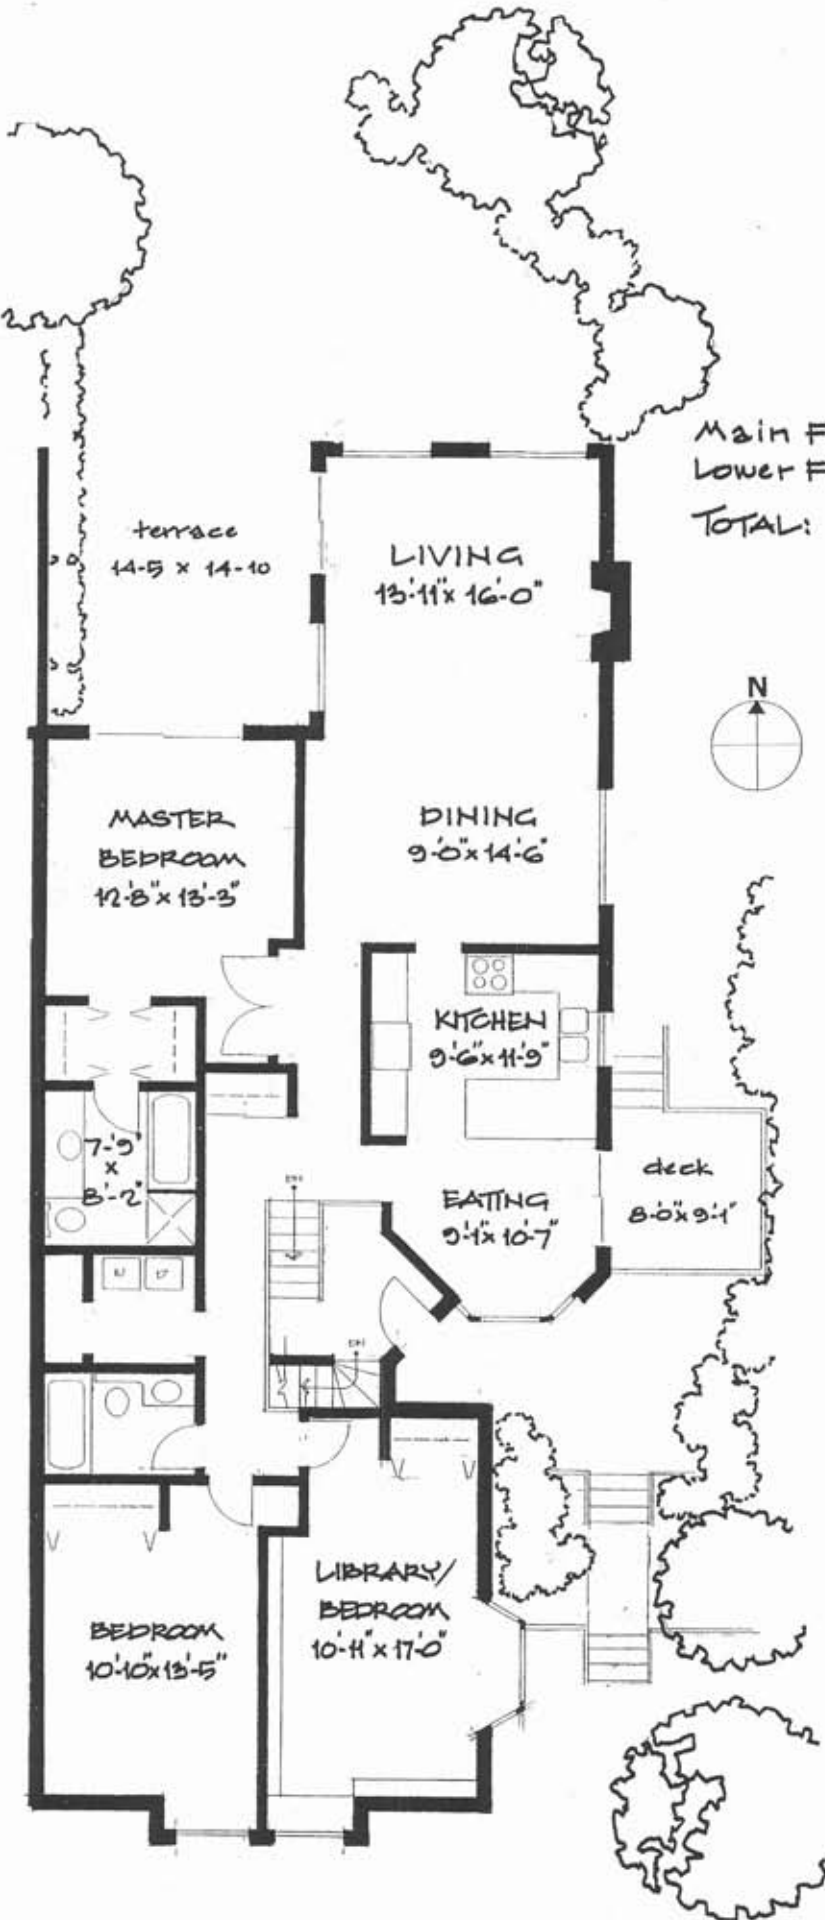

12061 Boundary Drive-South,  
Surrey, B.C.

Main Floor 1672  
Lower Floor 1184  
TOTAL: 2856 sq. FT

Schematics

(604) 435-4604

Room Sizes should be considered approximate. Measurements are a guideline only and subject to certification. E&OE. Do not scale.